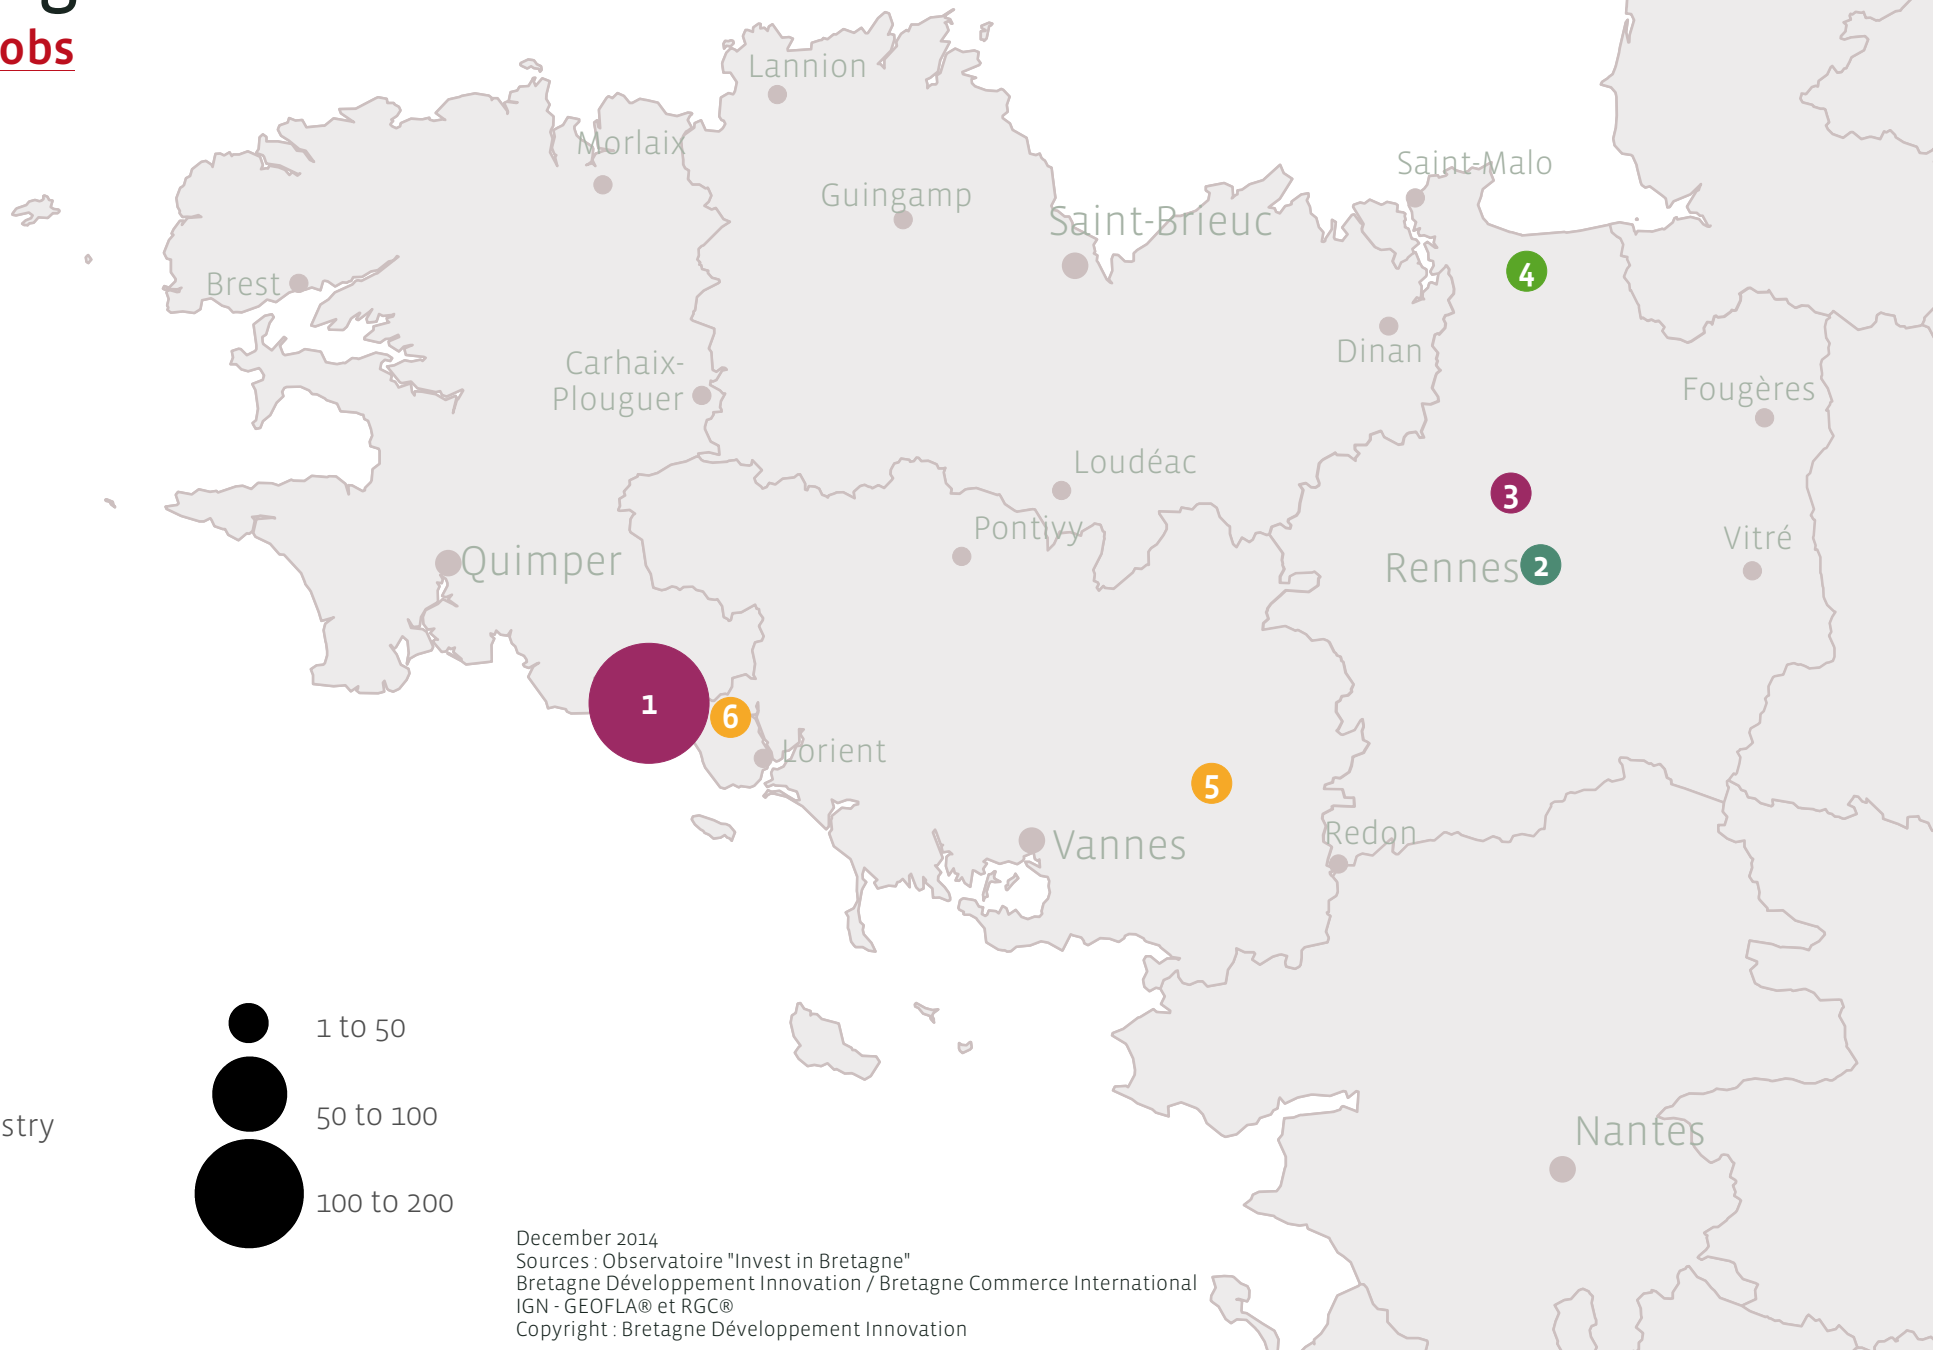

Irish investment in Bretagne

6 sites, 286 jobs

**BRETAGNE
DÉVELOPPEMENT
INNOVATION**

Irish investment in Bretagne

	Establishment	Shareholder	Sector	City	County	Workforce
1	Ardagh Group	Ardagh Group	Packaging	Moelan-sur-Mer	29	100 to 249
2	Bimeda Zootech	Bimeda	Health	Rennes	35	n/a
3	Cartonnerie de Maurepas	Smurfit Kappa Group	Packaging	La Mézière	35	20 to 49
4	Keenan France	Richard Keenan & Co. Ltd.	Agriculture	Dol-de-Bretagne	35	20 to 49
5	Marlux	CRH plc	Material	Pleucadeuc	56	10 to 19
6	Stradal	CRH plc	Material	Gestel	56	1 to 9