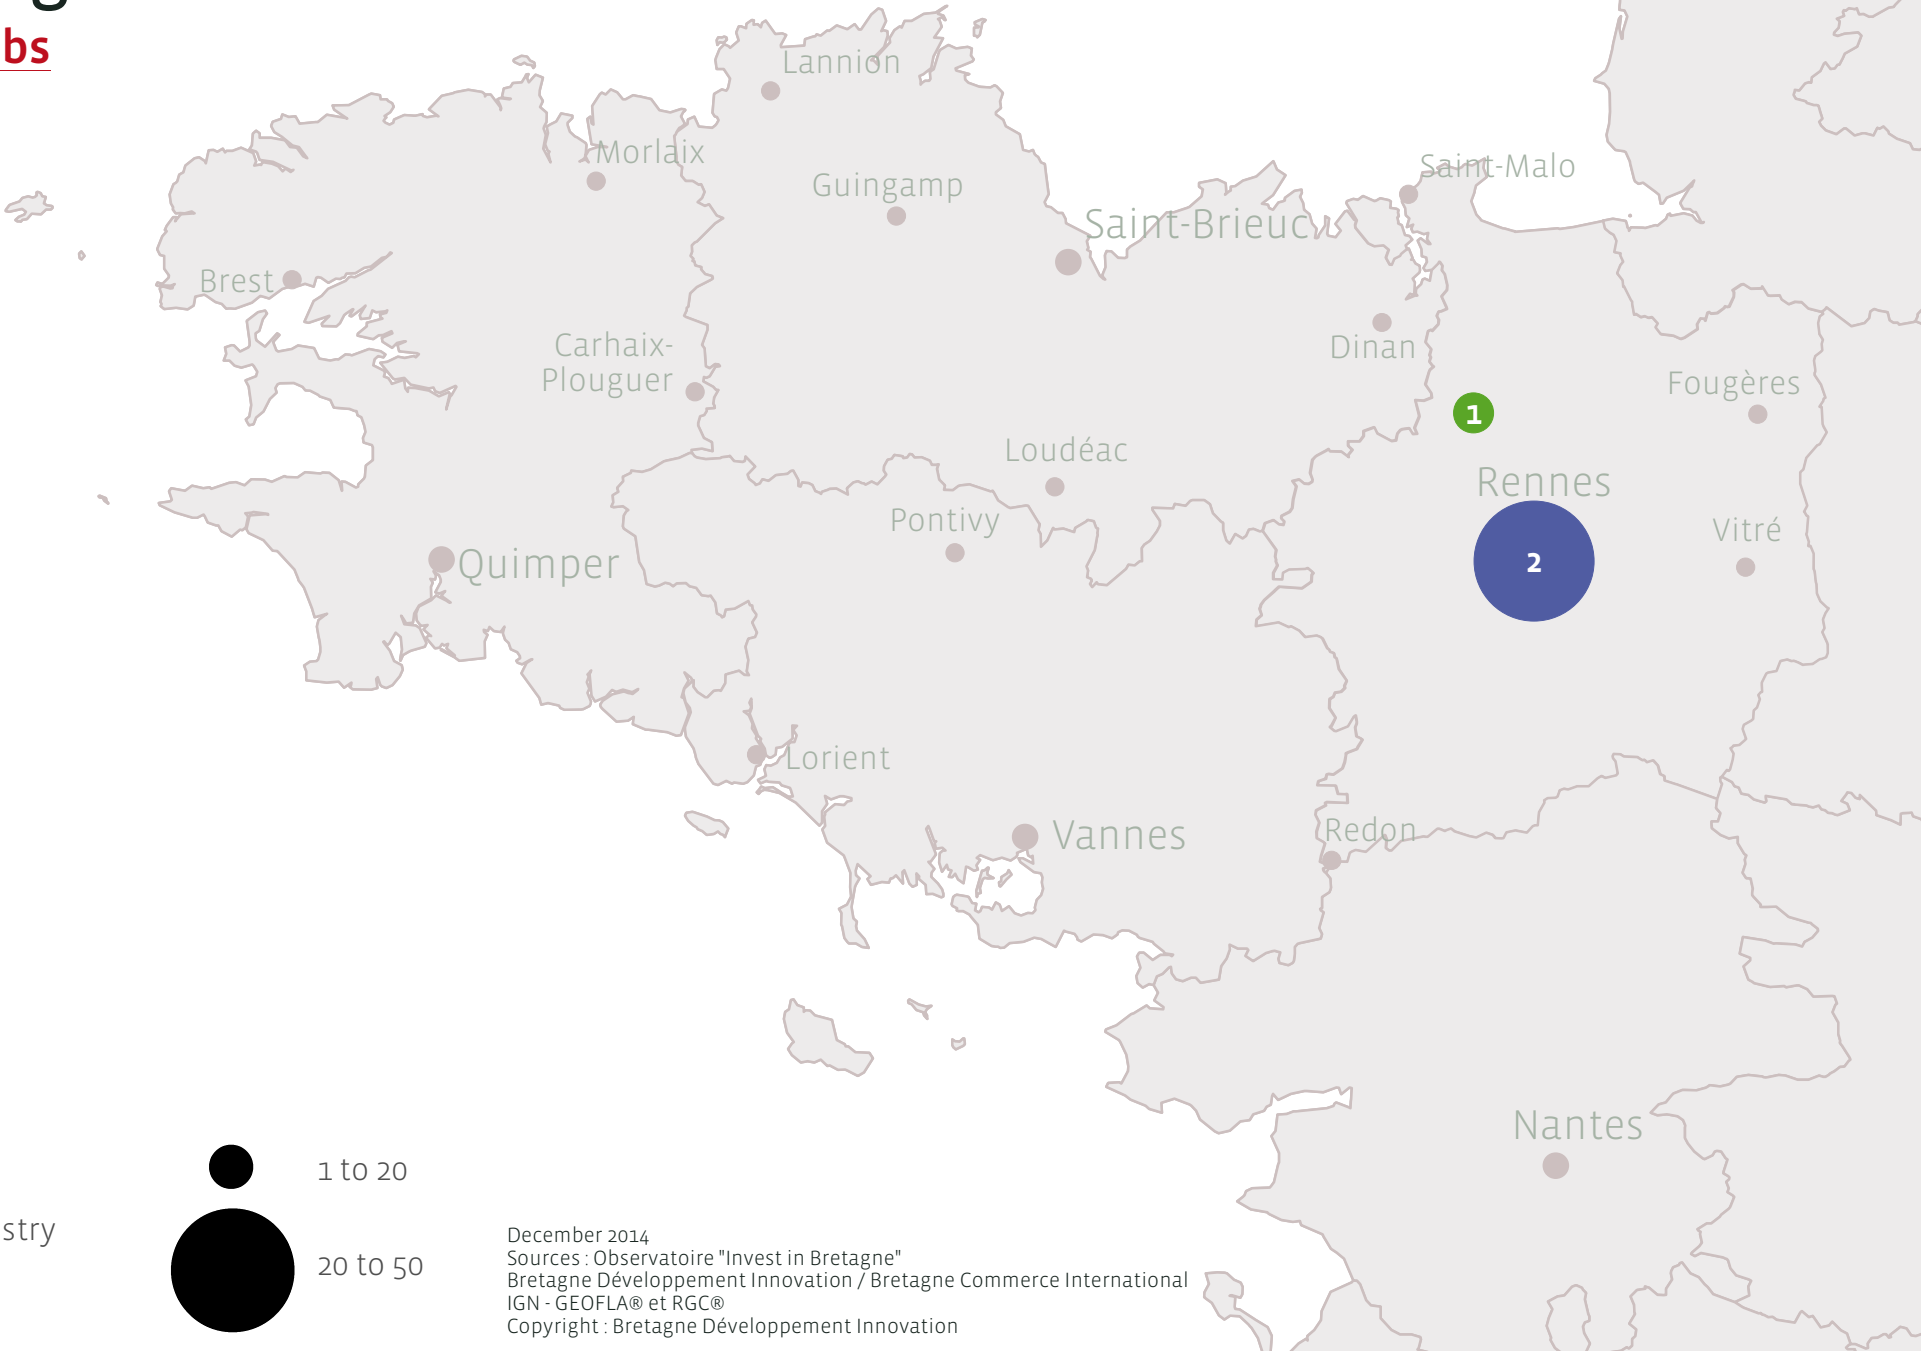

Israeli investment in Bretagne

2 sites, 41 jobs

SECTORS

-  Agri-food industry
-  IT

December 2014
Sources : Observatoire "Invest in Bretagne"
Bretagne Développement Innovation / Bretagne Commerce International
IGN - GEOFLA® et RGC®
Copyright : Bretagne Développement Innovation

Israeli investment in Bretagne

	Establishment	Shareholder	Sector	City	County	Workforce
1	RMH France	Lachish Industries Ltd.	Agriculture	Tinténiac	35	1 to 9
2	Streamezzo Amdocs	Amdocs Israel	Telecom	Rennes	35	20 to 49